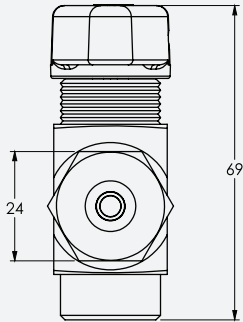

## → Three Way Valve Measurements

### Standard Specifications

Manufacturer	Compac Industries
Model	RVCI-04-SS
Weight	~ 0.4 kg
Connection Ports	1/4" NPT Female
Maximum Inlet Pressure	350 Bar
Nominal Flow Rate	1-20 kg/min
Material Specification	Body - Stainless steel Handle - Plastic GV-5H with aluminium insert Ports - Stainless steel Seals - PCTFE