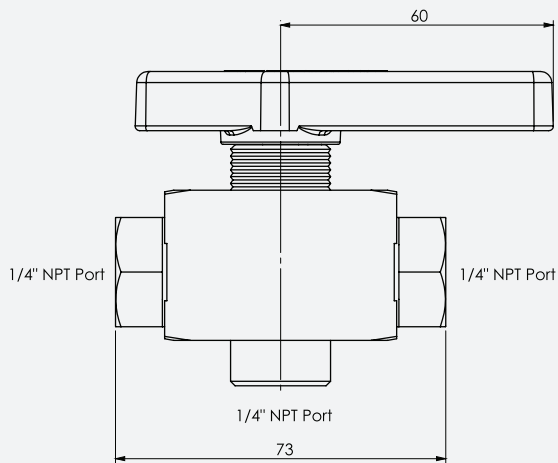

## → Three Way Valve Measurements

### Standard Specifications

Manufacturer	Compac Industries
Model	RVCI-04-SS
Weight	~ 0.4 kg
Connection Ports	1/4" NPT Female
Maximum Inlet Pressure	350 Bar
Nominal Flow Rate	1-20 kg/min
Material Specification	Body - Stainless steel Handle - Plastic GV-5H with aluminium insert Ports - Stainless steel Seals - PCTFE