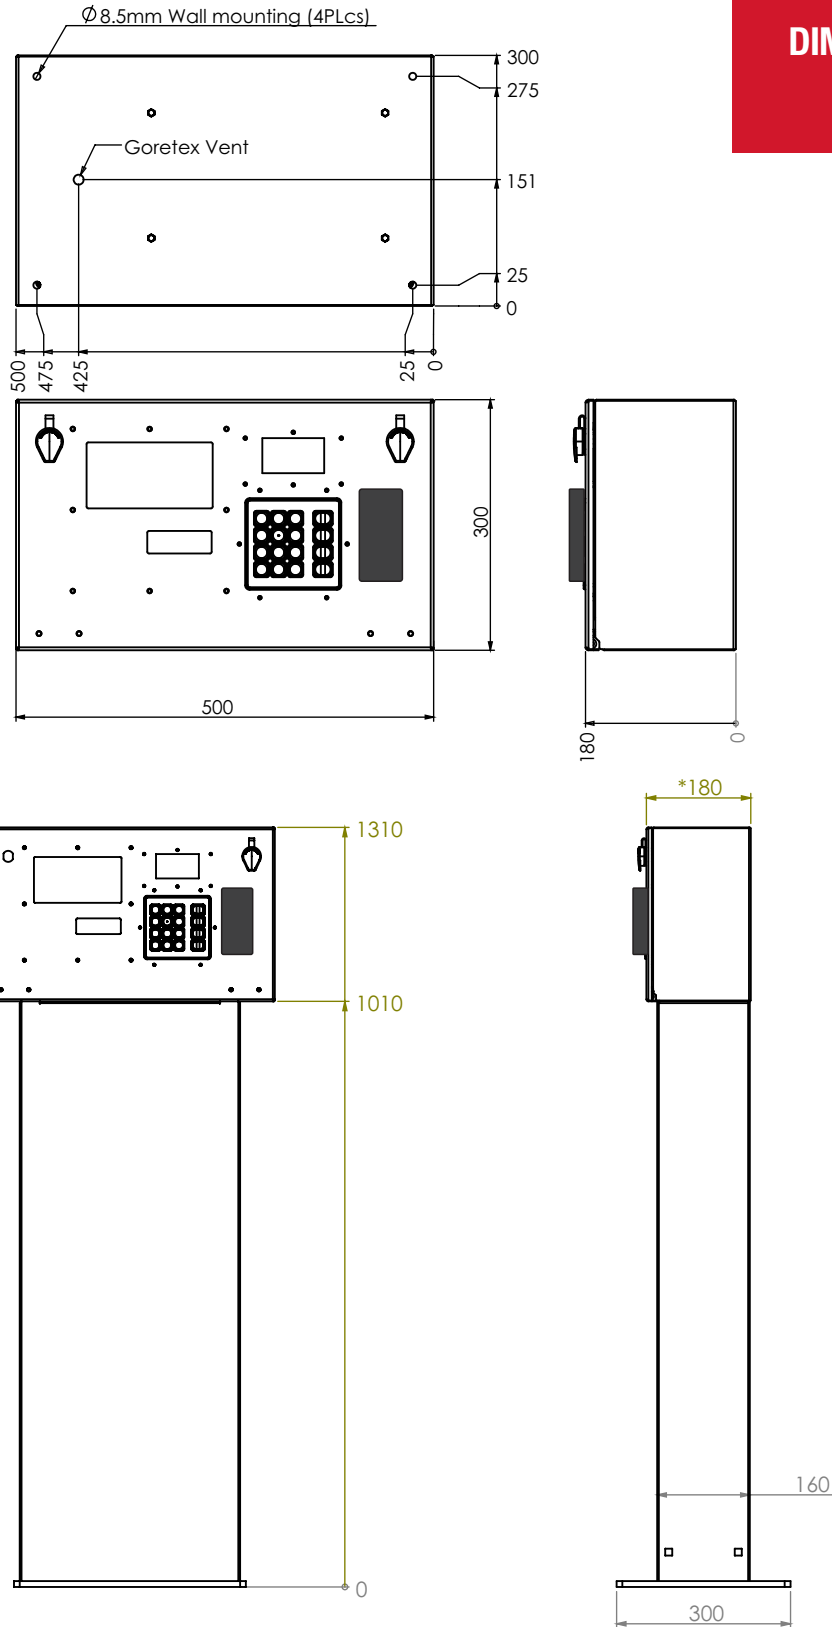

DIMENSIONS

Compac Industries Ltd

52 Walls Road, Penrose
Auckland 1061
New Zealand
PO Box 12 417, Penrose
Auckland 1642
New Zealand
Tel: +64 9 579 2094
Fax: +64 9 579 0635

www.compac.co.nz

Compac Sales Pty Ltd

32 Boundary St
South Melbourne, VIC 3205
Australia
PO Box 312
Port Melbourne, VIC 3207
Australia
Tel: +61 3 8696 4888

www.compacsales.com.au

Compac Industries India Ltd

K 73 Udyog Nagar
Main Rohtak Road
Delhi - 110041
India
Mobile: +91 85888 78287
www.compacindia.com