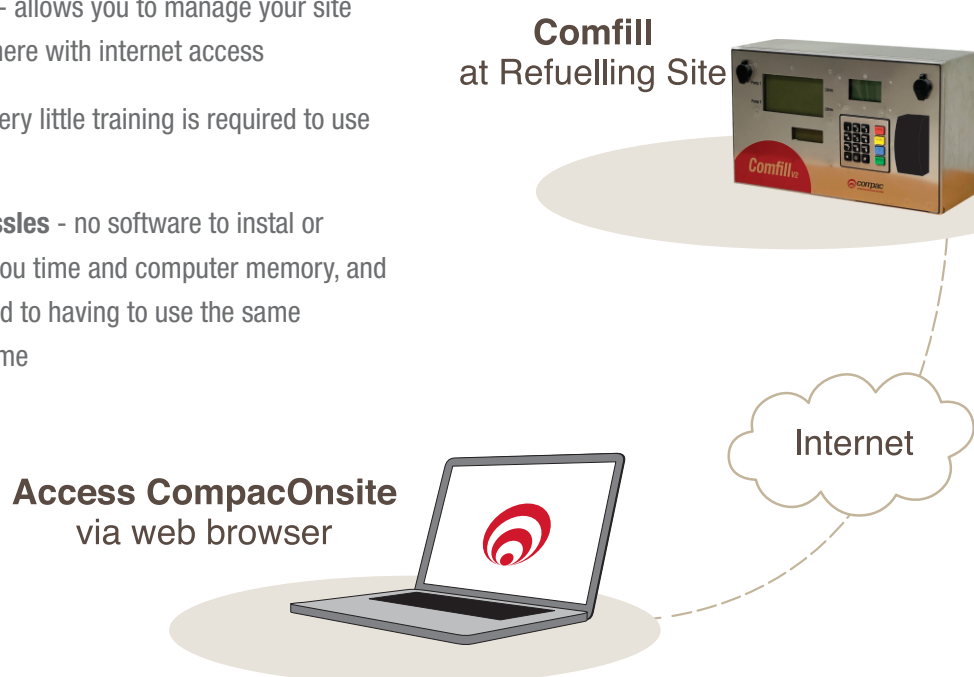

Fuel Management with CompacOnsite

CompacOnsite is the ideal solution for remote management of data.

From any web browser, you can have access to all your site data, 24/7.

Main Features of CompacOnsite

- **Manage Customer Account Cards** - view transactions, validate or invalidate cards, update use details
- **View Transactions**
- **Tank Gauging** - monitor tank levels, temperature, safe fill level and other important information Virtual tank gauging also available
- **Reporting** - export information in CSV format

Advantages of CompacOnsite

- **Remote Access** - allows you to manage your site 24/7, from anywhere with internet access
- **User-friendly** - very little training is required to use CompacOnsite
- **No Software hassles** - no software to instal or maintain, saves you time and computer memory, and you are not limited to having to use the same computer everytime

Security is our Priority

- All data is stored in the Comfill at your site
- Access is only over SSL (HTTPS) with login and password

How much does it cost?

There are no fees associated with the use of CompacOnsite For additional functionality, upgrading to CompacOnline is required (where monthly charges apply)